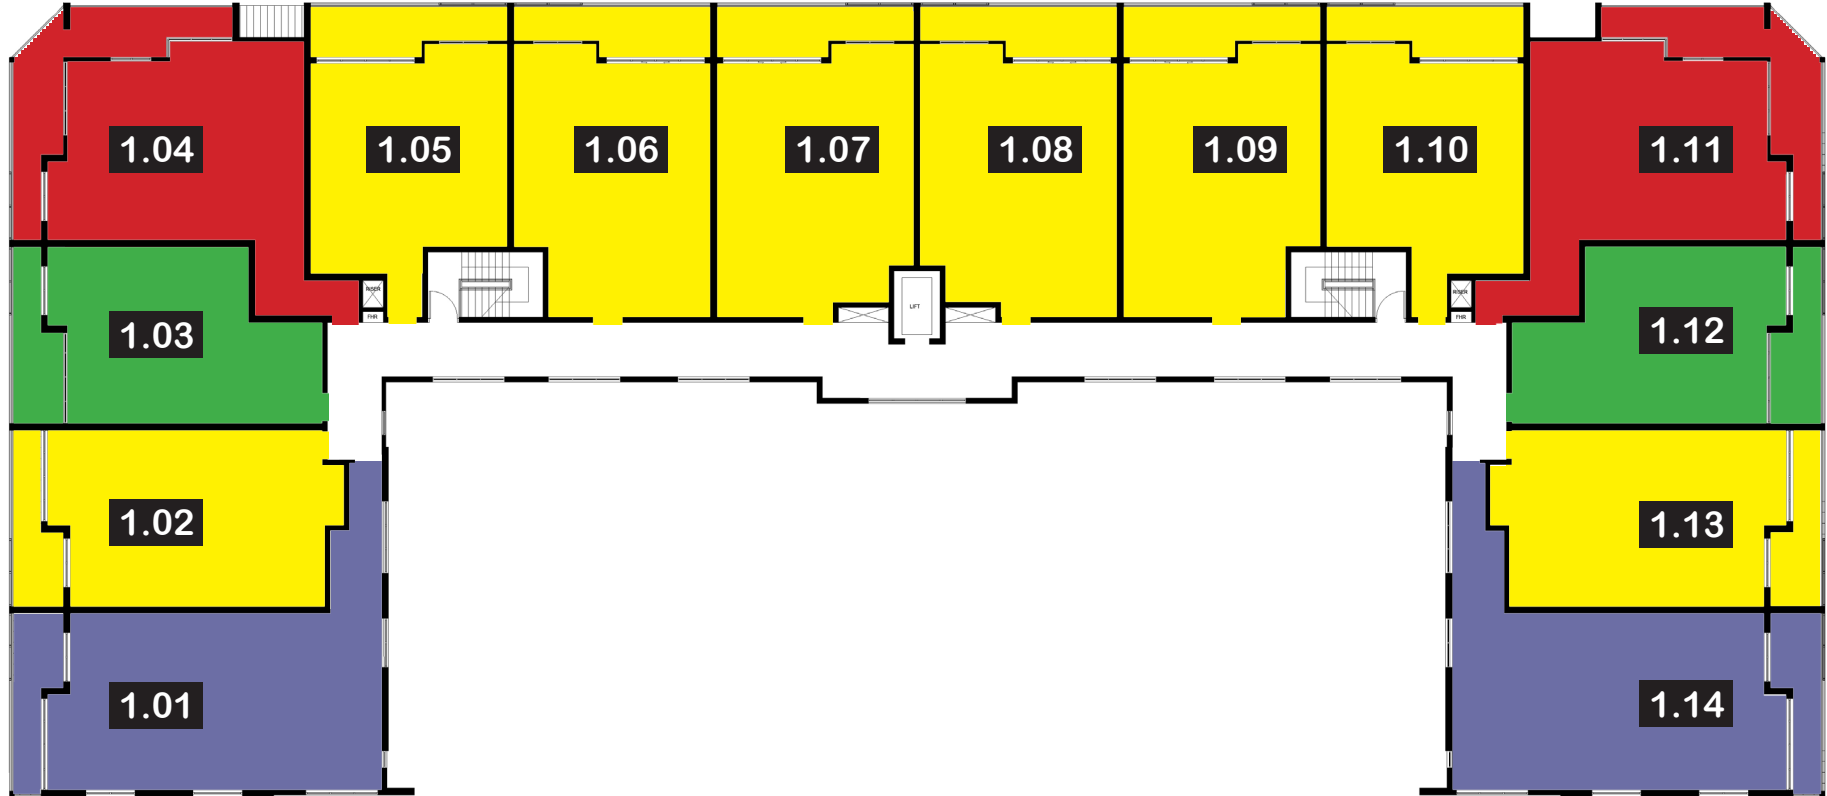

Gungahlin Place

Anthony Rolfe Avenue

Sarre Street

-  1 BEDROOM + 1 Bathroom
-  1 BEDROOM + STUDY + 1 Bathroom
-  2 BEDROOM + 1 Bathroom
-  2 BEDROOM + STUDY + 2 Bathrooms

Gungahlin Place

Anthony Rolfe Avenue

Sarre Street

-  1 BEDROOM + 1 Bathroom
-  1 BEDROOM + STUDY + 1 Bathroom
-  2 BEDROOM + 1 Bathroom
-  2 BEDROOM + STUDY + 2 Bathrooms

Gungahlin Place

Anthony Rolfe Avenue

Sarre Strret

- 1 BEDROOM + 1 Bathroom
- 1 BEDROOM + STUDY LOFT + 1.5 bathrooms
- 1 BEDROOM + STUDY LOFT + 2 bathrooms
- 2 BEDROOM LOFT + 2 Bathrooms

Gungahlin Place

Anthony Rolfe Avenue

Sarre Street

- 1 BEDROOM + STUDY LOFT + 1.5 bathrooms
- 1 BEDROOM + STUDY LOFT + 2 bathrooms
- 2 BEDROOM LOFT + 2 Bathrooms