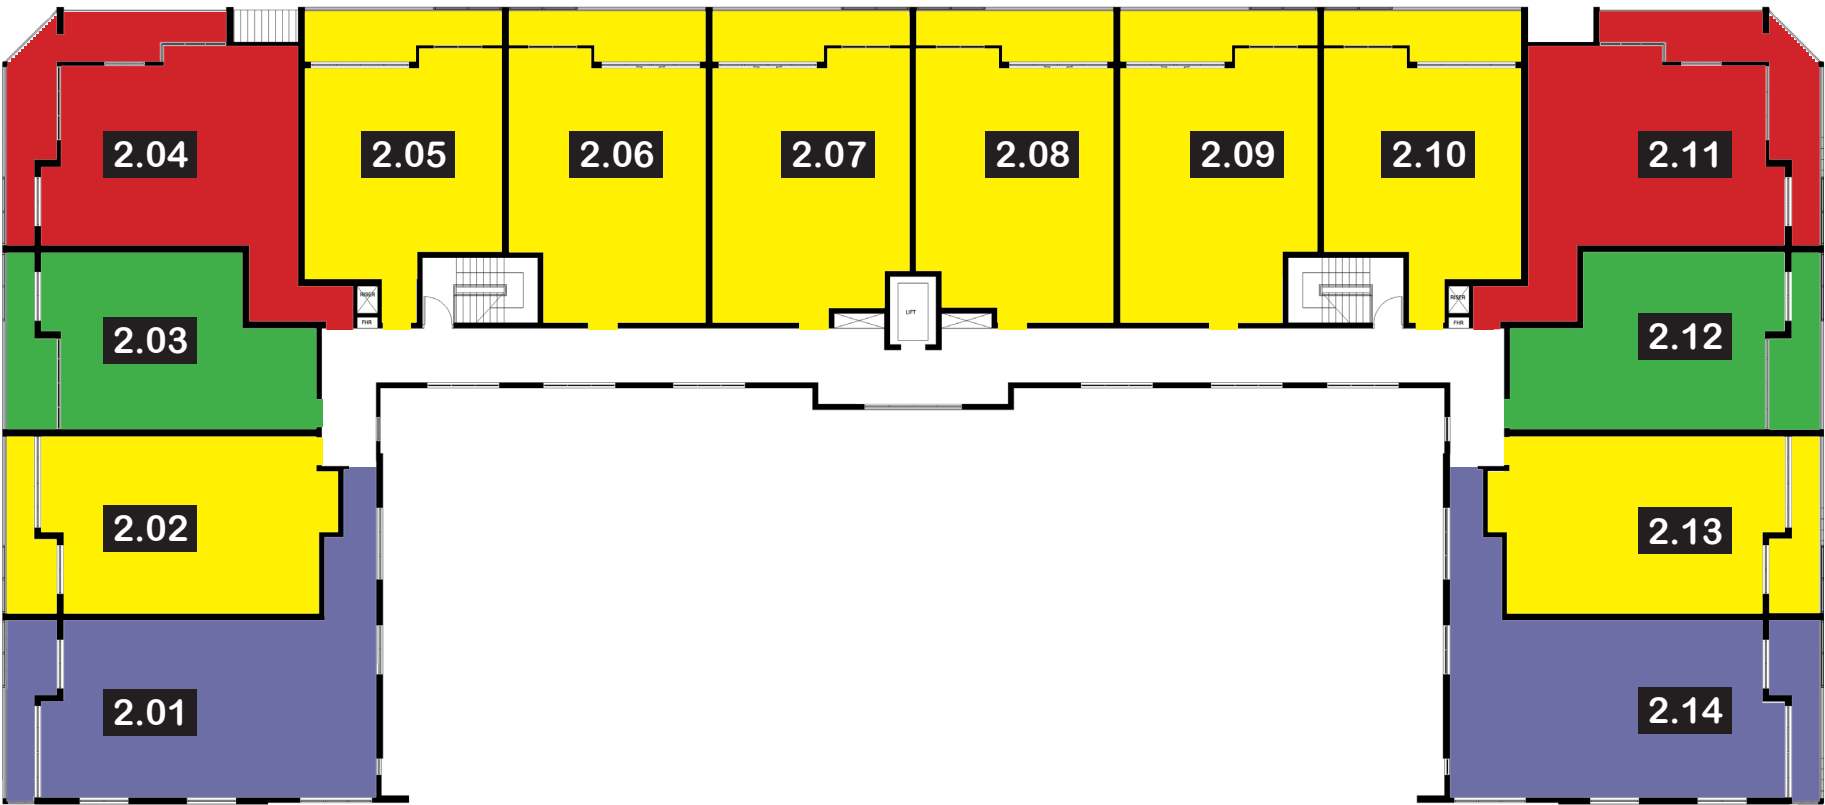

Gungahlin Place

Anthony Rolfe Avenue

Sarre Street

-  1 BEDROOM + 1 Bathroom
-  1 BEDROOM + STUDY + 1 Bathroom
-  2 BEDROOM + 1 Bathroom
-  2 BEDROOM + STUDY + 2 Bathrooms

Gungahlin Place

Anthony Rolfe Avenue

Sarre Street

-  1 BEDROOM + 1 Bathroom
-  1 BEDROOM + STUDY + 1 Bathroom
-  2 BEDROOM + 1 Bathroom
-  2 BEDROOM + STUDY + 2 Bathrooms

Gungahlin Place

Anthony Rolfe Avenue

Sarre Strret

- 1 BEDROOM + 1 Bathroom
- 1 BEDROOM + STUDY LOFT + 1.5 bathrooms
- 1 BEDROOM + STUDY LOFT + 2 bathrooms
- 2 BEDROOM LOFT + 2 Bathrooms

Gungahlin Place

Anthony Rolfe Avenue

Sarre Street

- 1 BEDROOM + STUDY LOFT + 1.5 bathrooms
- 1 BEDROOM + STUDY LOFT + 2 bathrooms
- 2 BEDROOM LOFT + 2 Bathrooms